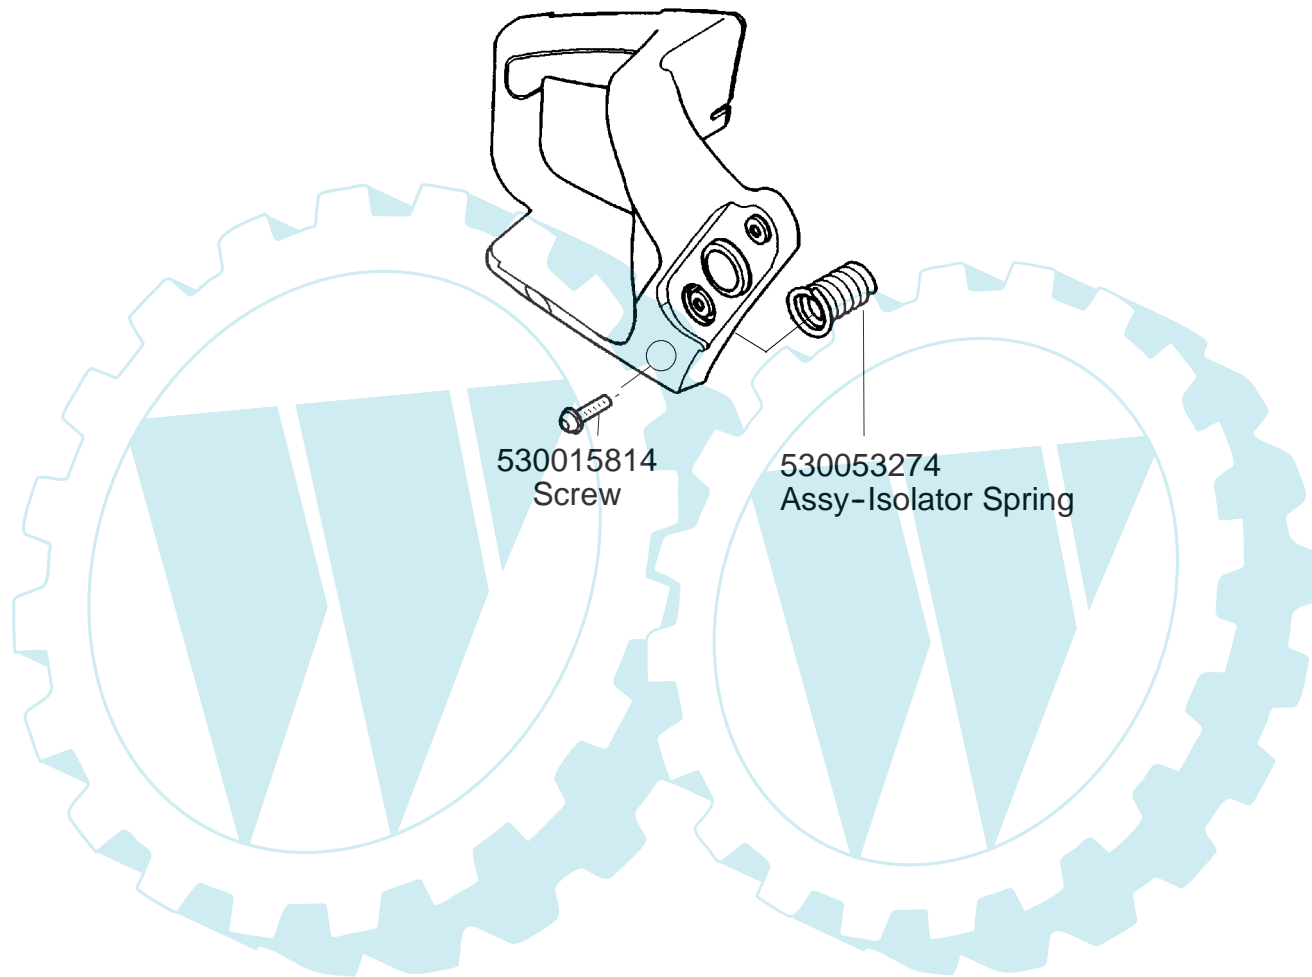

PARTS LIST NO. 530165044		McCULLOCH.® PARTS LIST	CHAIN SAW MODEL(s) Titanium 420	
DATE 12/10/04	Replaces 530165044 - 08/27/04		Note: Illustration may differ from actual model due to design changes	PAGE NO. 3

★★★★★ **Service Reference** ★★★★★

Note: Due to product improvements, your unit may have been built with or without the spring and screw shown below. If your unit does not have this spring and screw, no action is required. If your unit does have the spring and screw, please order the part numbers listed below.

✓ = NEW PART NUMBER FOR THIS IPL

★ = REFER TO THE SERVICE REFERENCE INDICATED FOR MORE INFORMATION. (LOCATED AT END OF IPL)