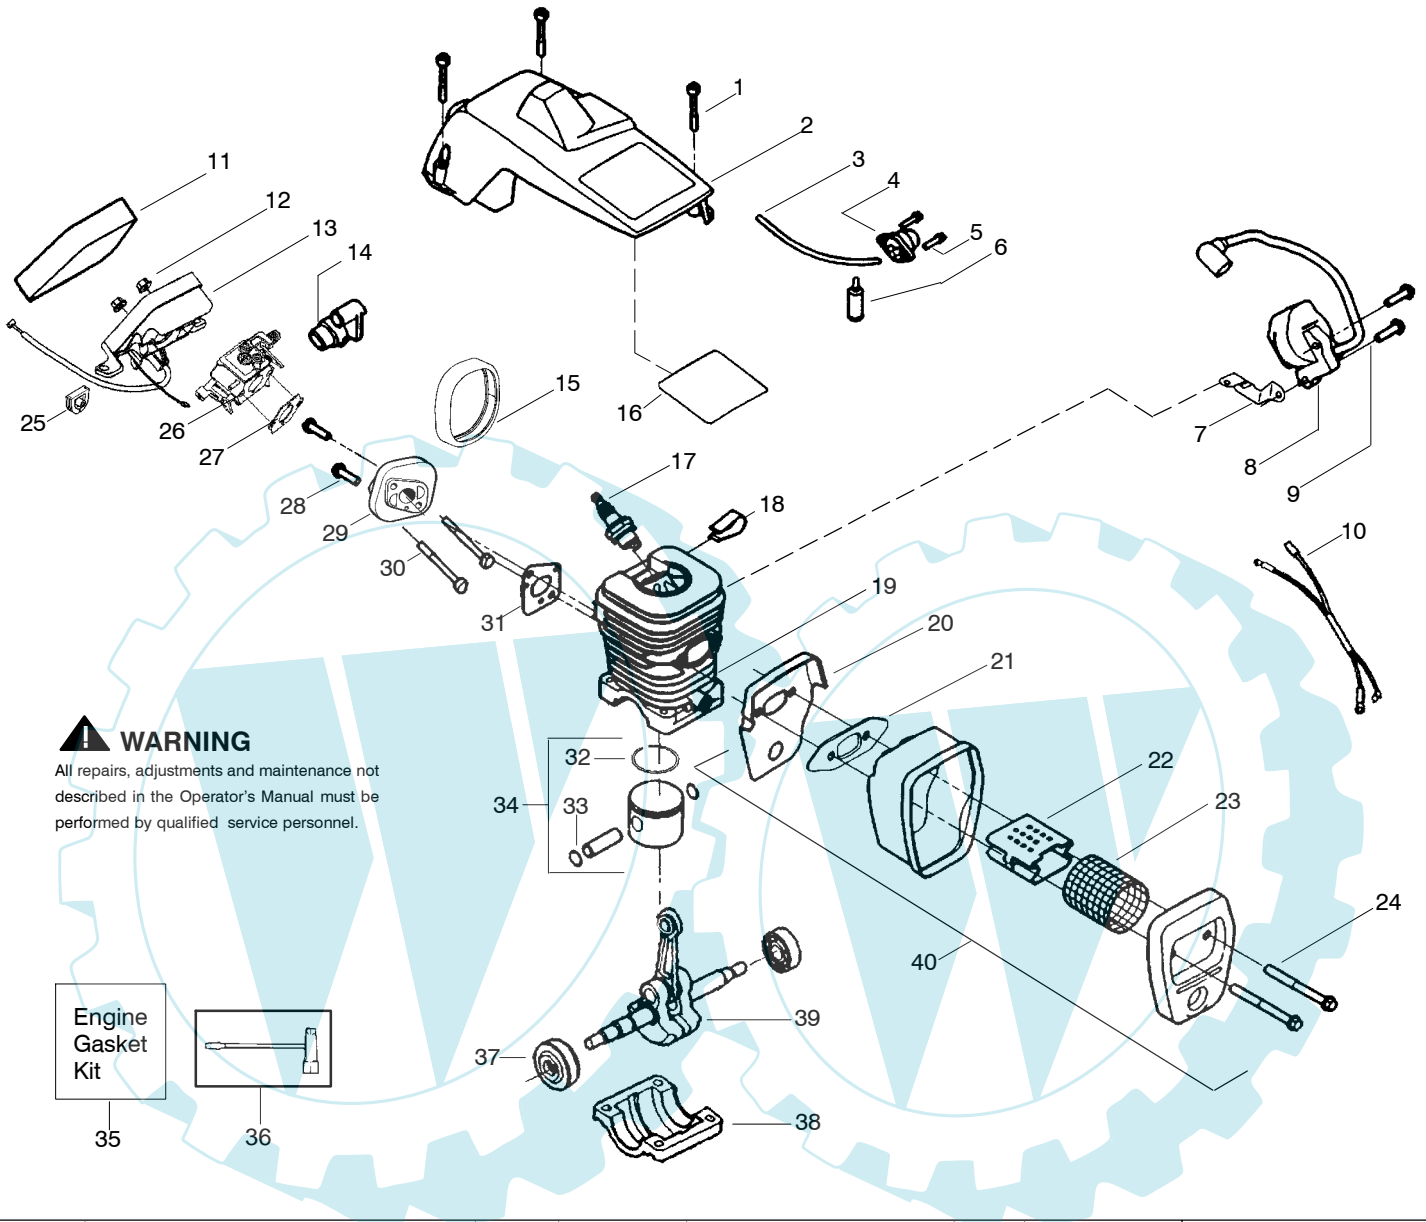

PARTS LIST NO. 530165044		McCULLOCH.® PARTS LIST	CHAIN SAW MODEL(s) Titanium 420
DATE 12/10/04	Replaces 530165044 - 08/27/04		Note: Illustration may differ from actual model due to design changes

WARNING
All repairs, adjustments and maintenance not described in the Operator's Manual must be performed by qualified service personnel.

✓ = NEW PART NUMBER FOR THIS IPL

* = REFER TO THE SERVICE REFERENCE INDICATED FOR MORE INFORMATION. (LOCATED AT END OF IPL)

PARTS LIST NO. 530165044		McCULLOCH ® PARTS LIST	CHAIN SAW MODEL(s) Titanium 420
DATE 12/10/04	Replaces 530165044 - 08/27/04		NOTE: Illustration may differ from actual model due to design changes

✓ = NEW PART NUMBER FOR THIS IPL * = REFER TO THE SERVICE REFERENCE INDICATED FOR MORE INFORMATION. (LOCATED AT END OF IPL)

PARTS LIST NO. 530165044		McCULLOCH . [®] PARTS LIST	CHAIN SAW MODEL(s) Titanium 420
DATE 12/10/04	Replaces 530165044 - 08/27/04		Note: Illustration may differ from actual model due to design changes