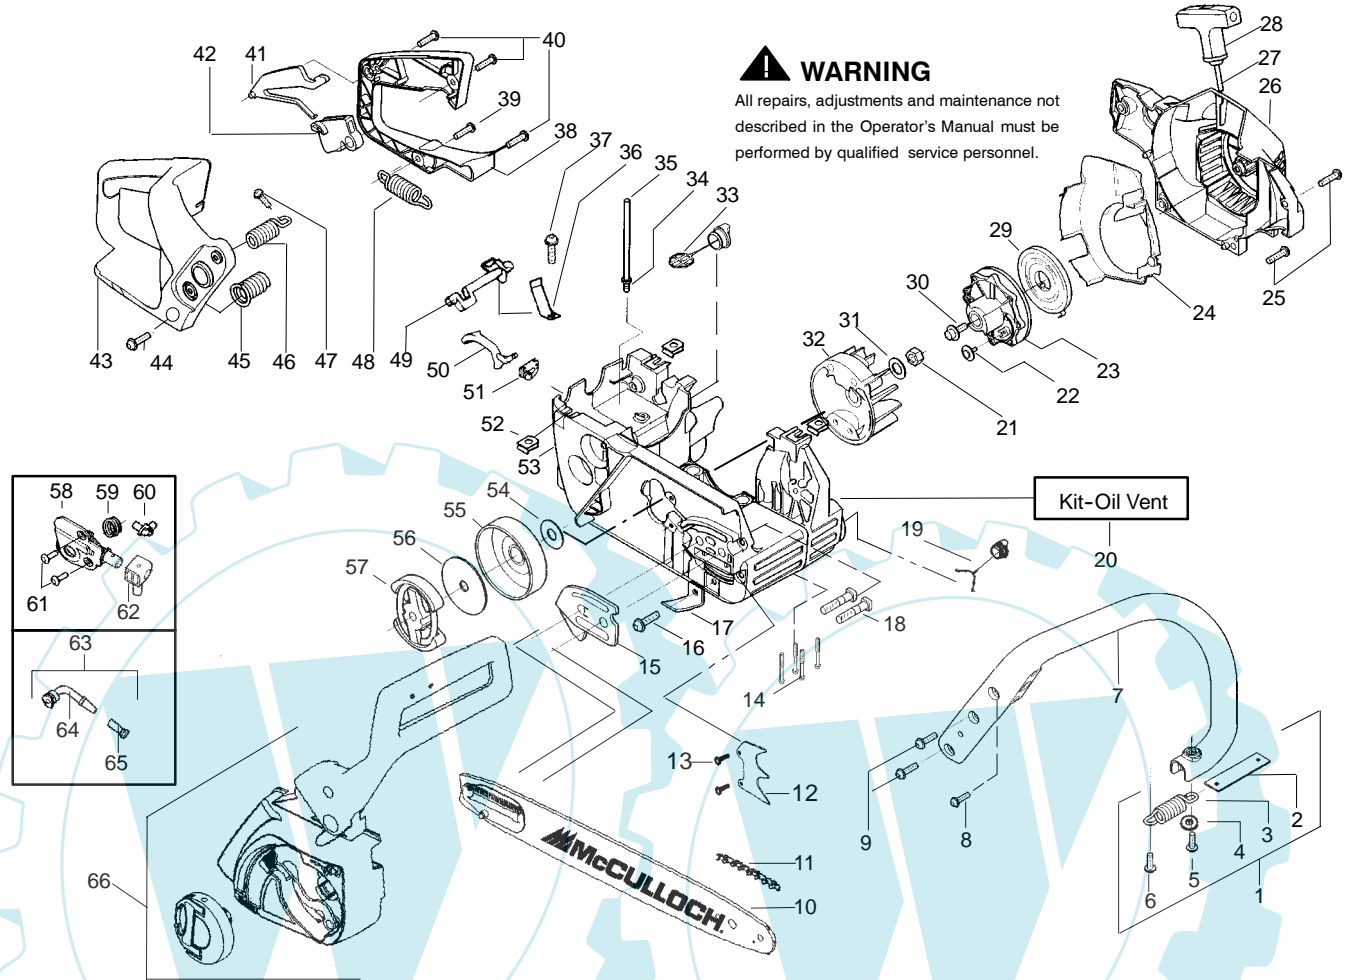

PARTS LIST NO. 530165044		McCULLOCH.® PARTS LIST	CHAIN SAW MODEL(s) Titanium 420
DATE 12/10/04	Replaces 530165044 - 08/27/04		Note: Illustration may differ from actual model due to design changes

WARNING
All repairs, adjustments and maintenance not described in the Operator's Manual must be performed by qualified service personnel.

✓ = NEW PART NUMBER FOR THIS IPL

* = REFER TO THE SERVICE REFERENCE INDICATED FOR MORE INFORMATION. (LOCATED AT END OF IPL)

PARTS LIST NO. 530165044		McCULLOCH ® PARTS LIST	CHAIN SAW MODEL(s) Titanium 420
DATE 12/10/04	Replaces 530165044 - 08/27/04		NOTE: Illustration may differ from actual model due to design changes

✓ = NEW PART NUMBER FOR THIS IPL * = REFER TO THE SERVICE REFERENCE INDICATED FOR MORE INFORMATION. (LOCATED AT END OF IPL)

PARTS LIST NO. 530165044		McCULLOCH . [®] PARTS LIST	CHAIN SAW MODEL(s) Titanium 420
DATE 12/10/04	Replaces 530165044 - 08/27/04		Note: Illustration may differ from actual model due to design changes