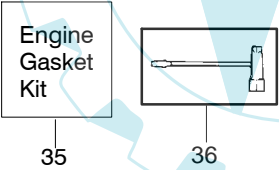

Ref.	Part No.	Description	Ref.	Part No.	Description	Ref.	Part No.	Description
1.	530016153	Screw	19.	530012550	Cylinder	35.	530069608	Kit—Engine Gasket (Incl. 21, 27 & 31)
2.	530056914	Assy—Cylinder Shield (includes # 16)	20.	530049870	Backplate—Muffler	36.	530031135	Scrench
3.	530069247	Kit—Fuel Line (Small)	21.	530069608	Gasket—Muffler(kit)	37.	530056363	Assy—Seal & Bearing
4.	530071835	Kit—Air Purge (Incl. #5)	22.	530037813	Diffuser—Muffler	38.	530037935	Cap—Crankcase
5.	530015780	Screw	23.	530036103	Screen—Spark	39.	530047062	Assy—Crankshaft
6.	530095646	Assy—Fuel Pick-up	24.	530016132	Bolt—Muffler	40.	530047207	Assy—Muffler (Incl. 20–24)
7.	530047442	Strap—Ground	25.	530047631	Grommet—Throttle Cable			Not Shown
8.	530039198	Ignition Module	26.	---	Kit—Carburetor			---
9.	530015814	Screw		530071820	Zama (W-20)			530164923
10.	530057475	Assy—Wire Harness		530071821	Walbro (WT-662)			530164924
11.	530037793	Foam—Air Filter	27.	530069608	Gasket—Carb. (kit)			530164925
12.	530016101	Nut	28.	530016386	Screw			530165193
13.	530057702	Assy—Air Box	29.	530049700	Carb. Adapter			530165194
14.	530035526	Grommet—Carb Adjust	30.	530016187	Screw			530165195
15.	530054144	Seal—Carb Adapter	31.	530069608	Gasket—Adaptor(kit)			530165196
16.	530055698	Reflector—Heat	32.	530038729	Ring—Piston			530165312
17.	952030150	Spark Plug (RCJ-7Y)	33.	530015697	Retainer—Piston Pin			
18.	530016136	Clip—High Tension Lead	34.	530071408	Kit—Piston (Incl. 32,33)			

✓ = NEW PART NUMBER FOR THIS IPL   * = REFER TO THE SERVICE REFERENCE INDICATED FOR MORE INFORMATION. (LOCATED AT END OF IPL)